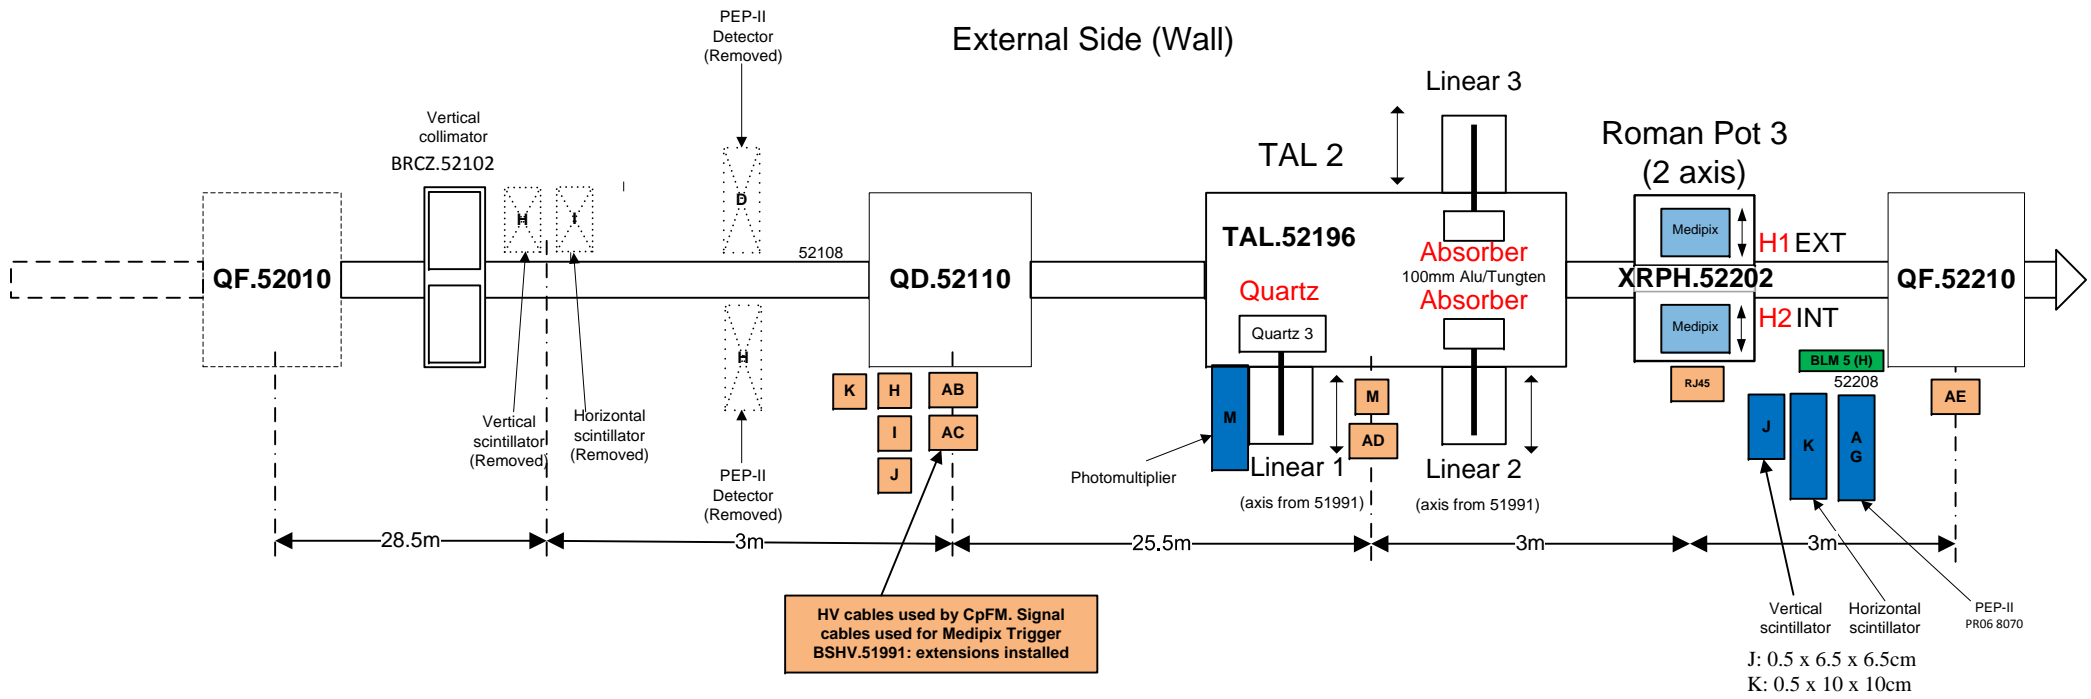

Drawing Not to Scale

Cables	device modified during TS2 2017
Detectors	
BLM	Not Installed

UA9 Experiment		ECHELLE SCALE	24	NOMNAME	DATE	
General Layout of Equipments SPS LSS5		APPRO.				
		CONTROL				
		DES/DRA.	J.Lendaro	11/07/2017		
		MODIF/DRA.				
REPLACE/REPLACES						
					IND.	

External Side (Wall)

Drawing Not to Scale

UA9 Experiment		ECHELLE SCALE	24	NOM/NAME	DATE
		General Layout of Equipments SPS LSS5			
APPRO.					
CONTROL					
DES/DRA.		J.Lendaro		11/07/2017	
MODIF/DRA.					
REPLACE/REPLACES					
				IND.	