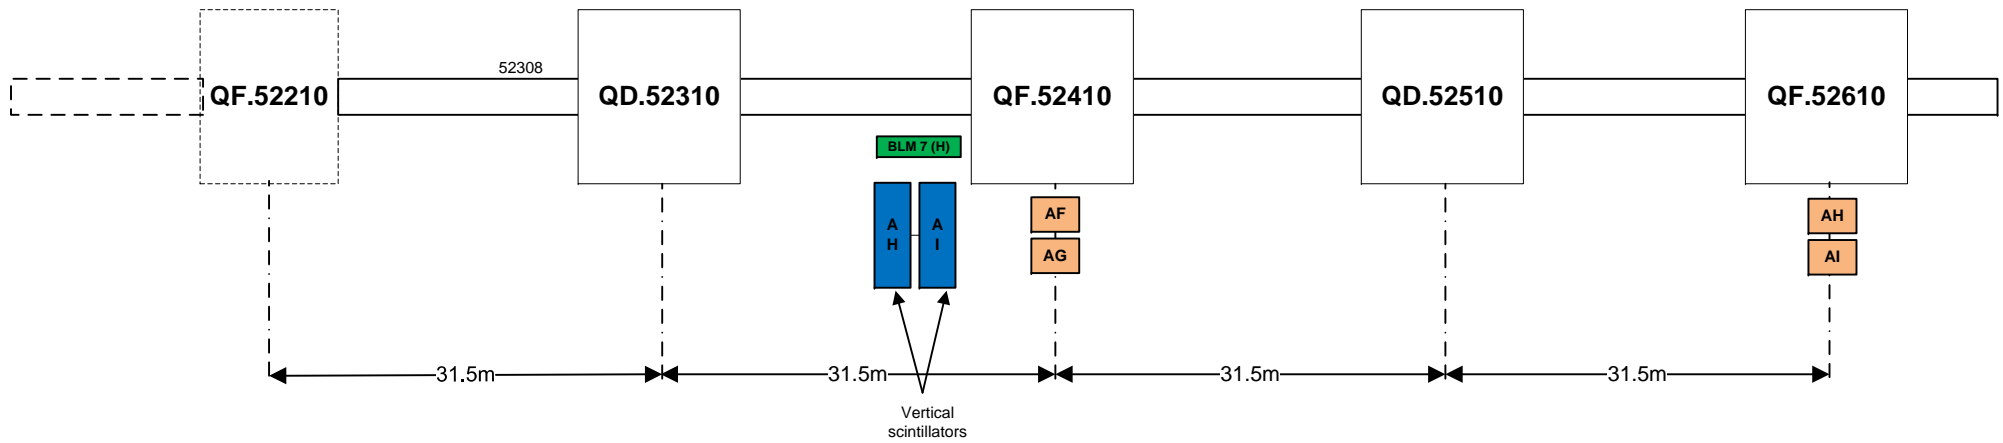

Drawing Not to Scale

Cables	device modified during TS2 2017
Detectors	
BLM	Not Installed

UA9 Experiment		ECHELLE SCALE	24	NOMNAME	DATE	
General Layout of Equipments SPS LSS5		APPRO.				
		CONTROL				
		DES/DRA.	J.Lendaro	11/07/2017		
		MODIF/DRA.				
REPLACE/REPLACES						
					IND.	

External Side (Wall)

Drawing Not to Scale

UA9 Experiment		ECHELLE SCALE	24	NOM/NAME	DATE
		General Layout of Equipments SPS LSS5			
APPRO.					
CONTROL					
DES/DRA.		J.Lendaro		11/07/2017	
MODIF/DRA.					
REPLACE/REPLACES					
				IND.	