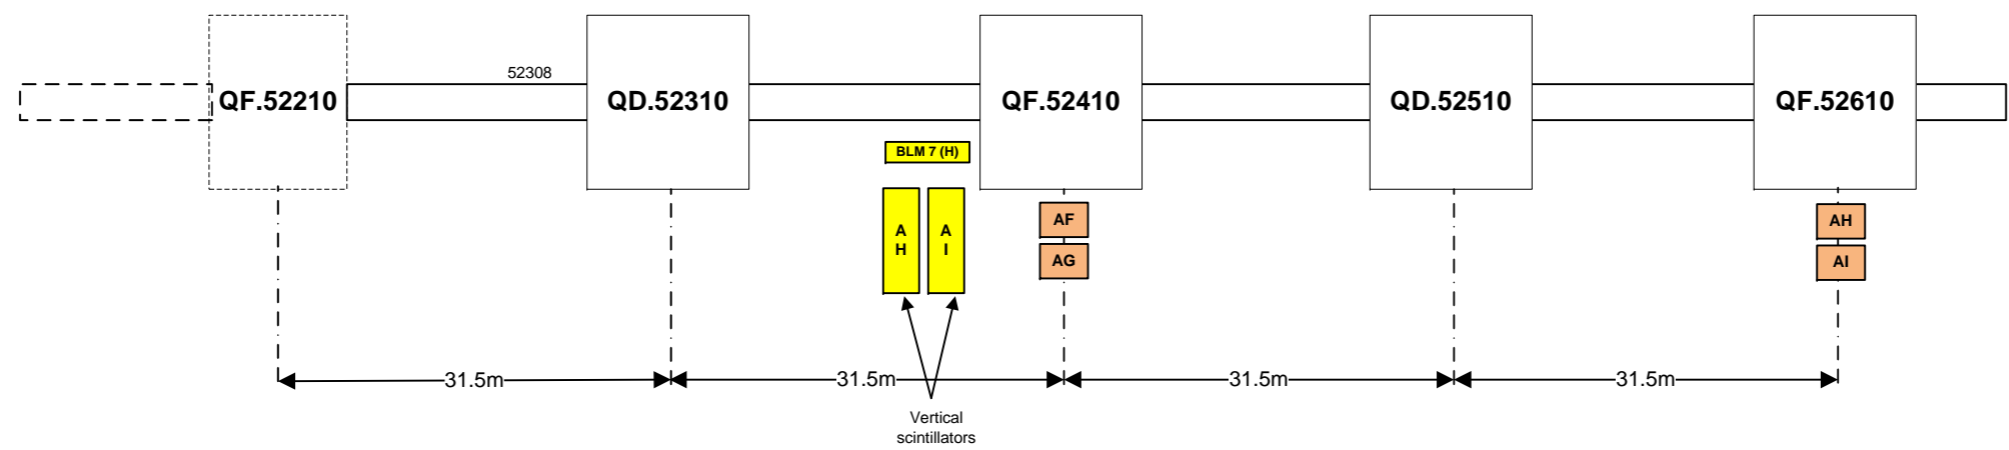

Drawing Not to Scale

<b>UA9 Experiment</b>		ECHELLE SCALE	17	NOM/NAME	DATE
		General Layout of Equipments SPS LSS5		APPRO.	
		CONTROL			
		DES/DRA.	J.Lendaro	19/09/2014	
		MODIF/DRA.			
		REPLACE/REPLACES			
					IND.

Drawing Not to Scale

Cables	New Equipements installed during TS3
Detectors	
BLM	Not Installed

<b>UA9 Experiment</b>		ECHELLE SCALE	<b>17</b>	NOM/NAME	DATE
General Layout of Equipments SPS LSS5		APPRO.			
		CONTROL			
		DES/DRA.	<b>J.Lendaro</b>	<b>19/09/2014</b>	
		MODIF/DRA.			
		REPLACE/REPLACES			
					IND.