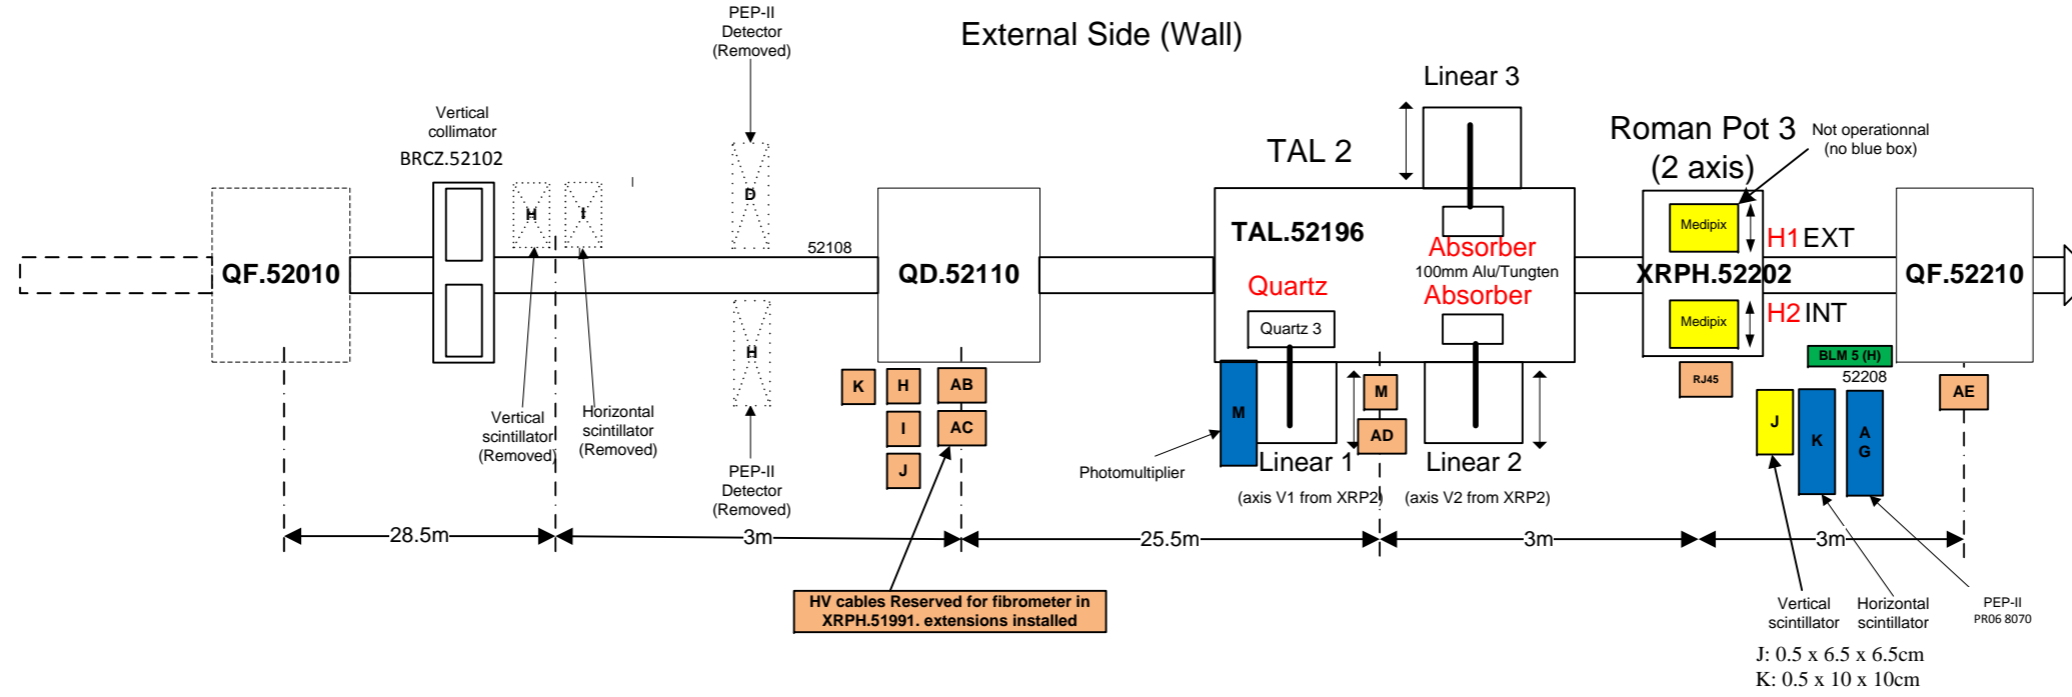

Drawing Not to Scale

<b>UA9 Experiment</b>		ECHELLE SCALE	17	NOM/NAME	DATE
		General Layout of Equipments SPS LSS5		APPRO.	
		CONTROL			
		DES/DRA.	J.Lendaro	19/09/2014	
		MODIF/DRA.			
		REPLACE/REPLACES			
					IND.

Drawing Not to Scale

Cables	New Equipements installed during TS3
Detectors	
BLM	Not Installed

<b>UA9 Experiment</b>		ECHELLE SCALE	<b>17</b>	NOM/NAME	DATE
General Layout of Equipments SPS LSS5		APPRO.			
		CONTROL			
		DES/DRA.	<b>J.Lendaro</b>	<b>19/09/2014</b>	
		MODIF/DRA.			
		REPLACE/REPLACES			
					IND.