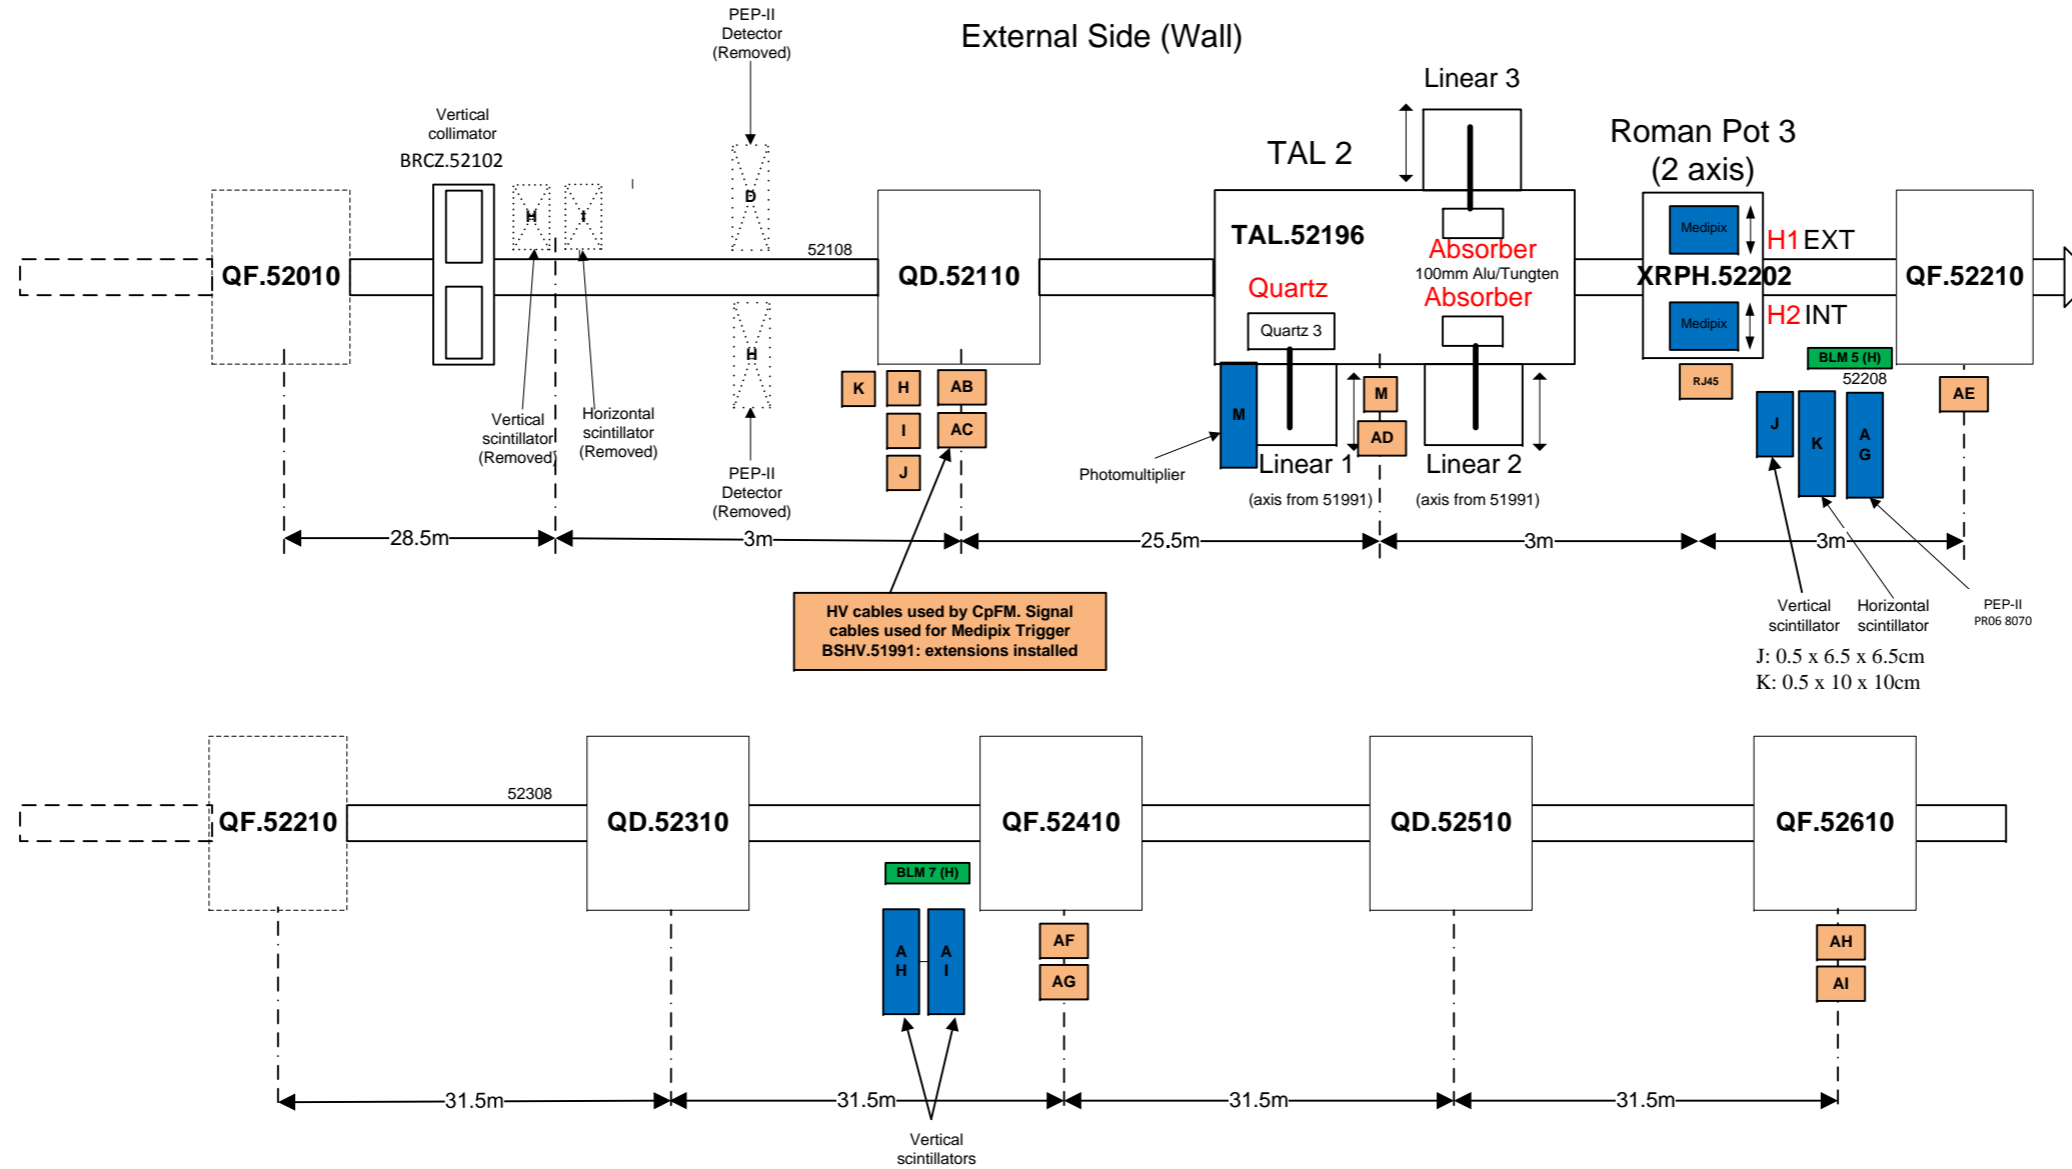

Drawing Not to Scale

Cables	New Equipements installed during YETS 2015
Detectors	
BLM	Not Installed

<b>UA9 Experiment</b>		22		
		APPRO.		
General Layout of Equipments SPS LSS5		CONTROL		
		DES/DRA.	J.Lendaro	9/05/2016
		MODIF/DRA.		
		REPLACE/REPLACES		
				IND.

Drawing Not to Scale

UA9 Experiment		ECHELLE SCALE	22	NOM/NAME	DATE
General Layout of Equipments SPS LSS5		APPRO.			
		CONTROL			
		DES/DRA.	J.Lendaro	9/05/2016	
		MODIF/DRA.			
		REPLACE/REPLACES			
					IND.