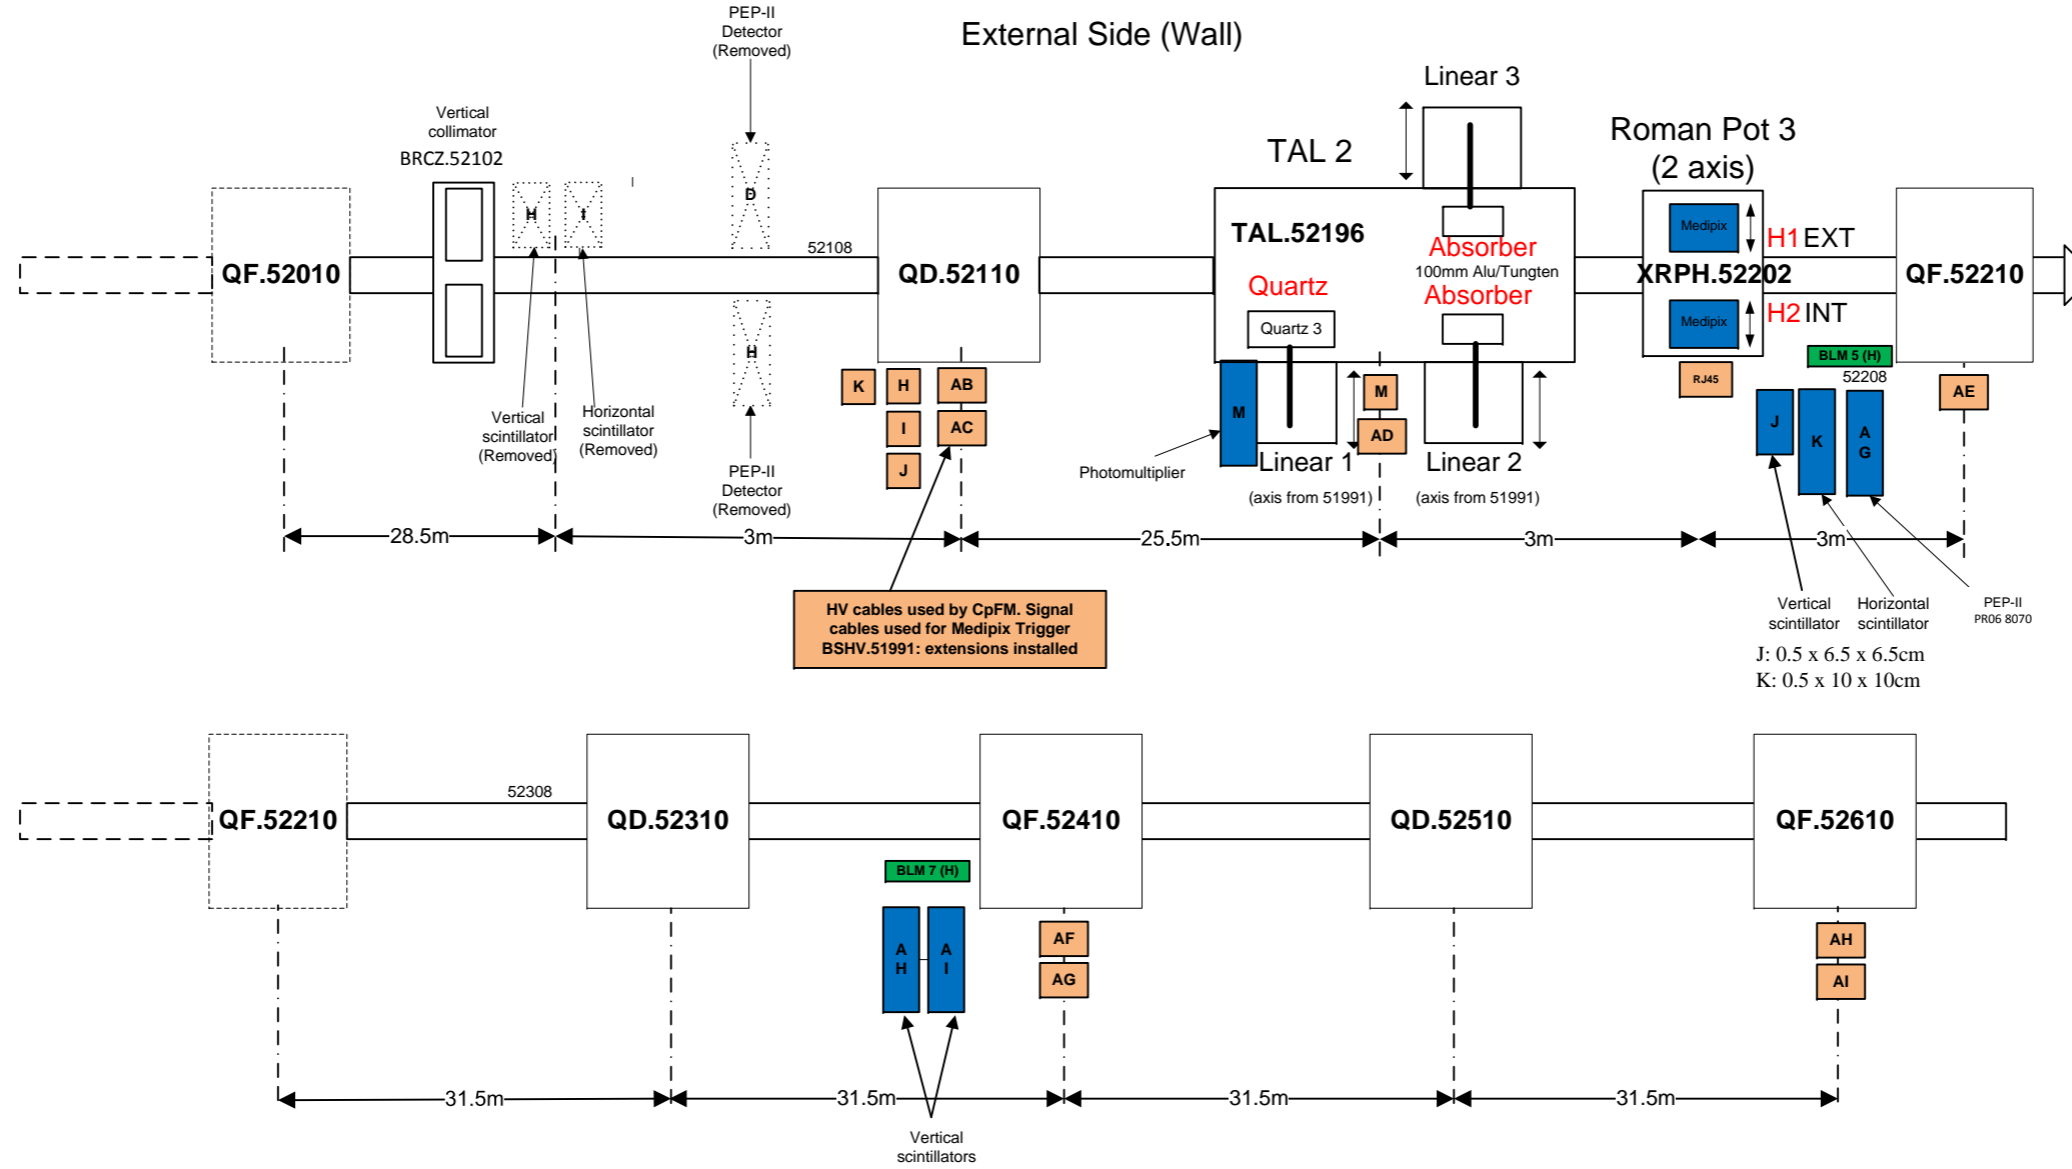

Drawing Not to Scale

Cables	New Equipments installed during YETS 2015
Detectors	
BLM	Not Installed

UA9 Experiment		22	NOMNAME	DATE
General Layout of Equipments SPS LSS5		APPRO.		
		CONTROL		
		DES/DRA.	J.Lendaro	9/05/2016
		MODIF/DRA.		
		REPLACE/REPLACES		
		IND.		

Drawing Not to Scale

UA9 Experiment		ECHELLE SCALE	22	NOM/NAME	DATE
General Layout of Equipments SPS LSS5		APPRO.			
		CONTROL			
		DES/DRA.	J.Lendaro	9/05/2016	
		MODIF/DRA.			
		REPLACE/REPLACES			
					IND.