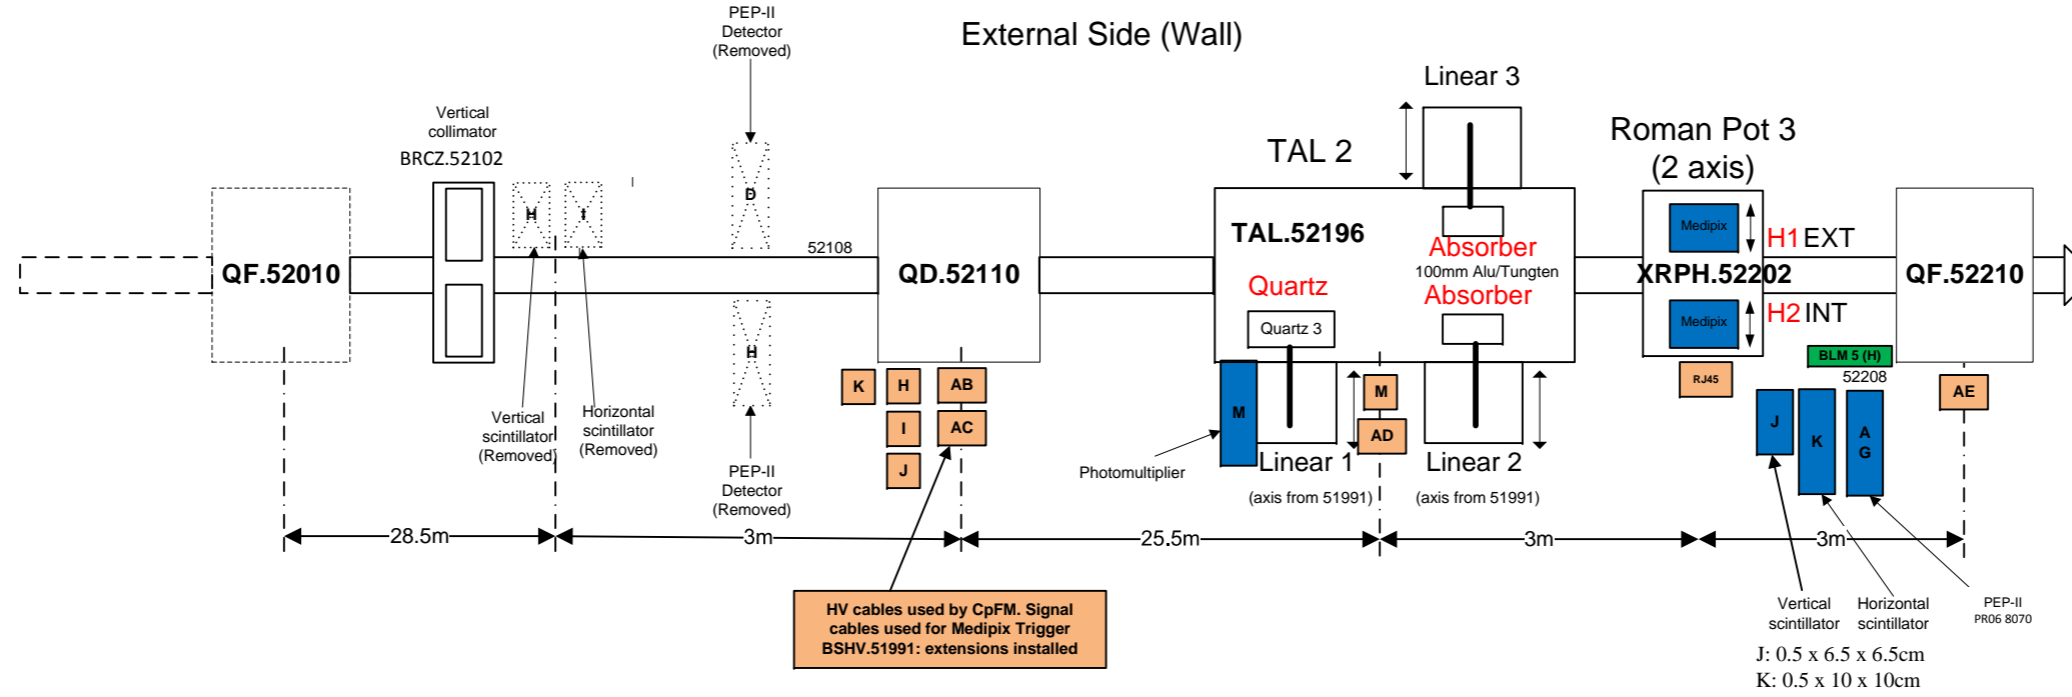

Drawing Not to Scale

<b>UA9 Experiment</b>		21	NOMNAME	DATE
		APPRO.		
General Layout of Equipments SPS LSS5		CONTROL		
		DES/DRA.	J.Lendaro	8/12/2015
REPLACE/REPLACES				
				IND.

Drawing Not to Scale

Cables	New Equipements installed during TS3 2015
Detectors	Not Installed
BLM	

<b>UA9 Experiment</b>		21	NOM/NAME	DATE
General Layout of Equipments SPS LSS5		APPRO.		
		CONTROL		
		DES/DRA.	J.Lendaro	8/12/2015
		MODIF/DRA.		
		REPLACE/REPLACES		
		IND.		