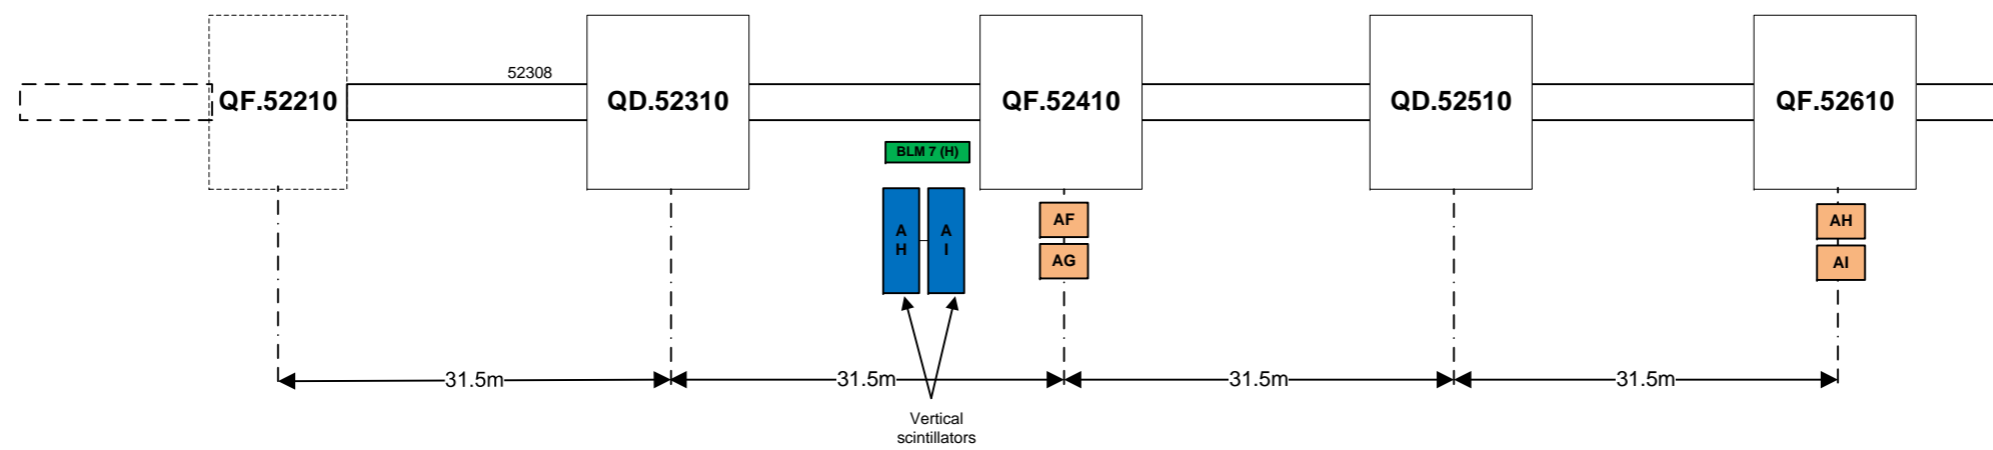

Drawing Not to Scale

<b>UA9 Experiment</b>		21	NOMNAME	DATE
		APPRO.		
General Layout of Equipments SPS LSS5		CONTROL		
		DES/DRA.	J.Lendaro	8/12/2015
REPLACE/REPLACES				
				IND.

Drawing Not to Scale

Cables	New Equipements installed during TS3 2015
Detectors	Not Installed
BLM	

<b>UA9 Experiment</b>		21	NOM/NAME	DATE
General Layout of Equipments SPS LSS5		APPRO.		
		CONTROL		
		DES/DRA.	J.Lendaro	8/12/2015
		MODIF/DRA.		
		REPLACE/REPLACES		
		IND.		