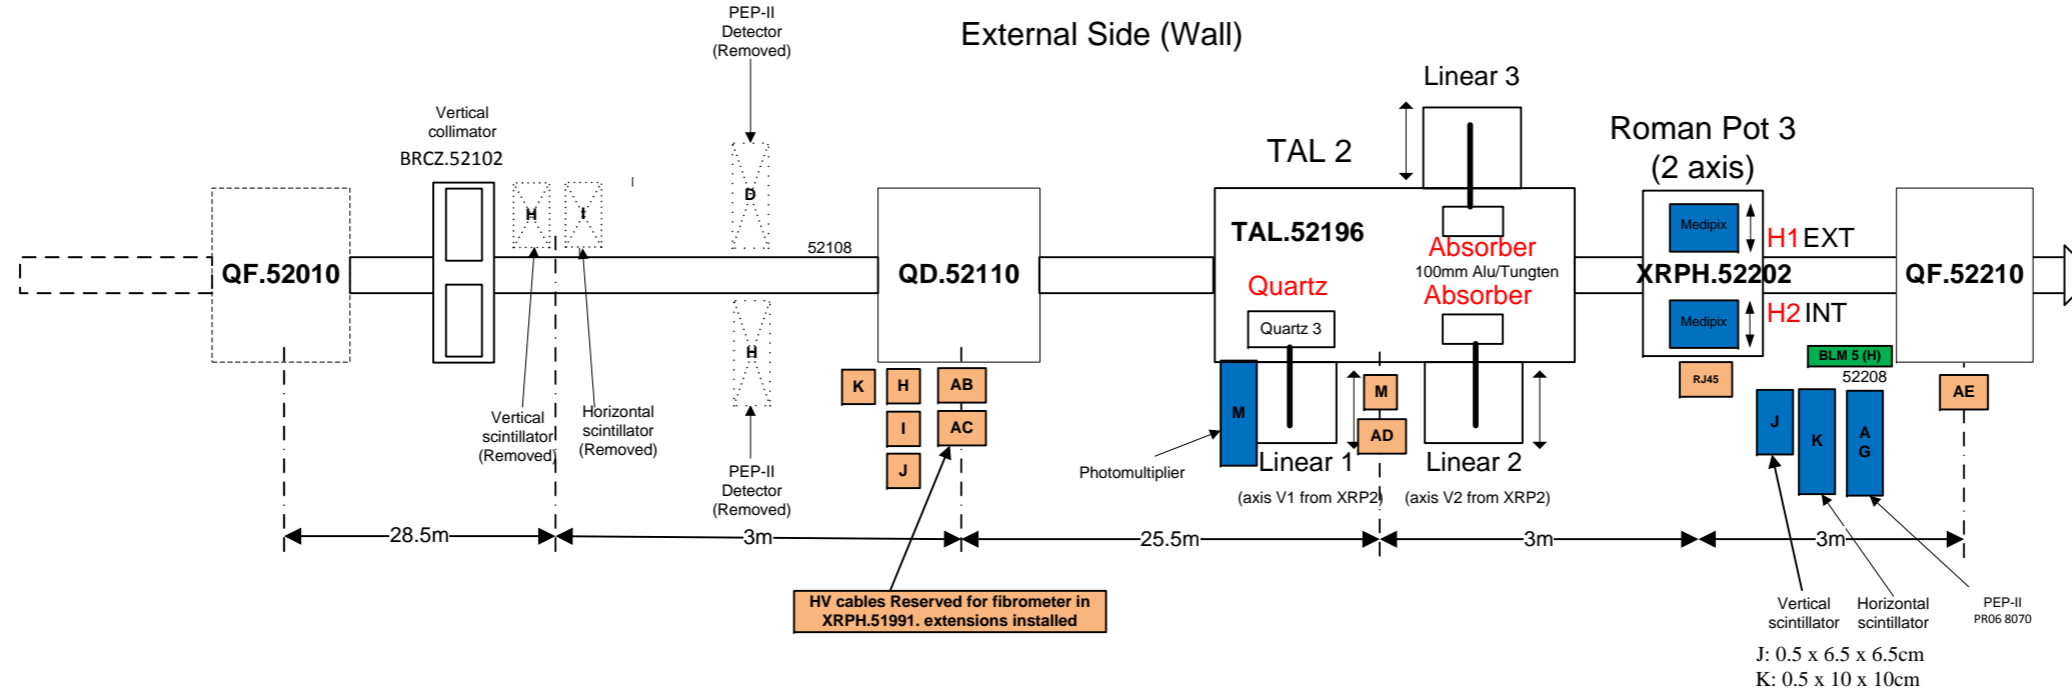

Drawing Not to Scale

Cables	New Equipements installed during YETS 2014
Detectors	Not Installed
BLM	

UA9 Experiment		ECHELLE SCALE	18	NOM/NAME	DATE
General Layout of Equipments SPS LSS5		APPRO.			
		CONTROL			
		DES/DRA.	J.Lendaro	19/01/2015	
		MODIF/DRA.			
		REPLACE/REPLACES			
					IND.

Drawing Not to Scale

Cables	New Equipements installed during YETS 2014
Detectors	Not Installed
BLM	

UA9 Experiment		ECHELLE SCALE	18	NOM/NAME	DATE	
General Layout of Equipments SPS LSS5		APPRO.				
		CONTROL				
		DES/DRA.	<i>J.Lendaro</i>	<i>19/01/2015</i>		
		MODIF/DRA.				
		REPLACE/REPLACES				
				IND.		