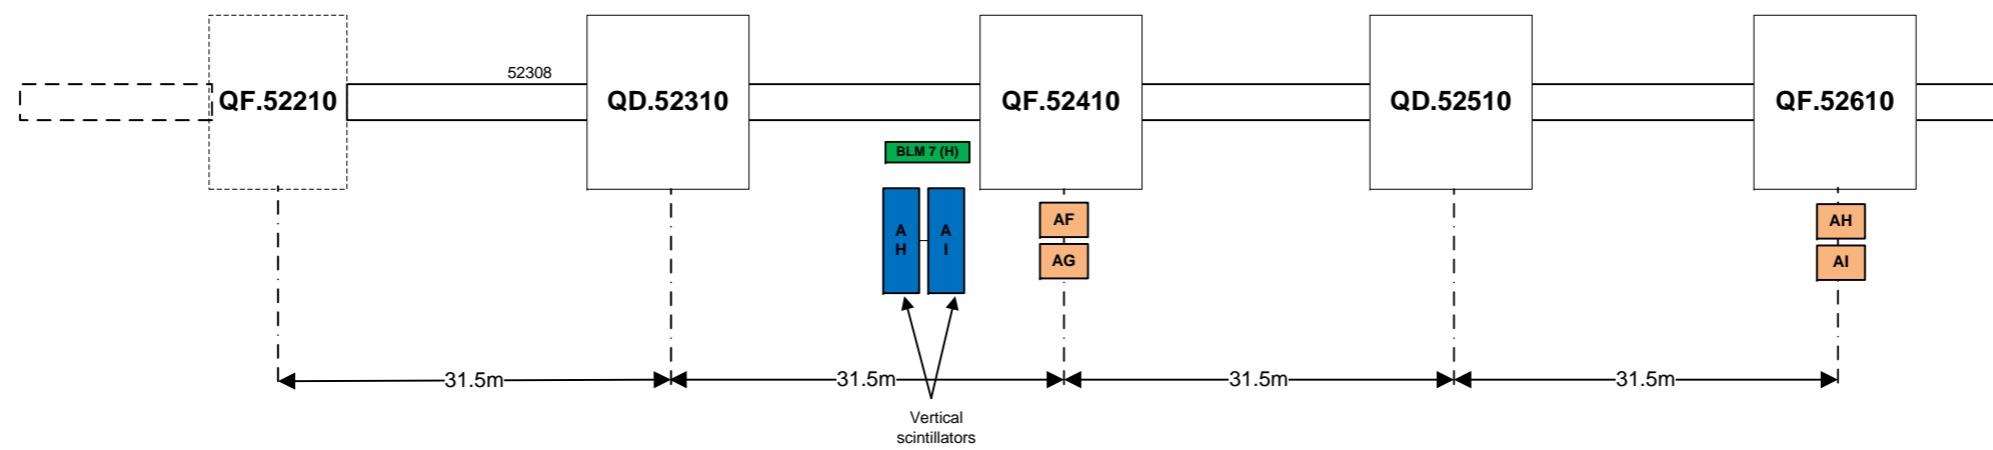

Drawing Not to Scale

Cables	New Equipements installed during YETS 2014
Detectors	
BLM	Not Installed

UA9 Experiment		ECHELLE SCALE	18	NOM/NAME	DATE
General Layout of Equipments SPS LSS5		APPRO.			
		CONTROL			
		DES/DRA.	J.Lendaro	19/01/2015	
		MODIF/DRA.			
		REPLACE/REPLACES			
					IND.

Drawing Not to Scale

Cables	New Equipements installed during YETS 2014
Detectors	Not Installed
BLM	

UA9 Experiment		ECHELLE SCALE	18	NOM/NAME	DATE	
General Layout of Equipments SPS LSS5		APPRO.				
		CONTROL				
		DES/DRA.	<i>J.Lendaro</i>	19/01/2015		
		MODIF/DRA.				
		REPLACE/REPLACES				
				IND.		