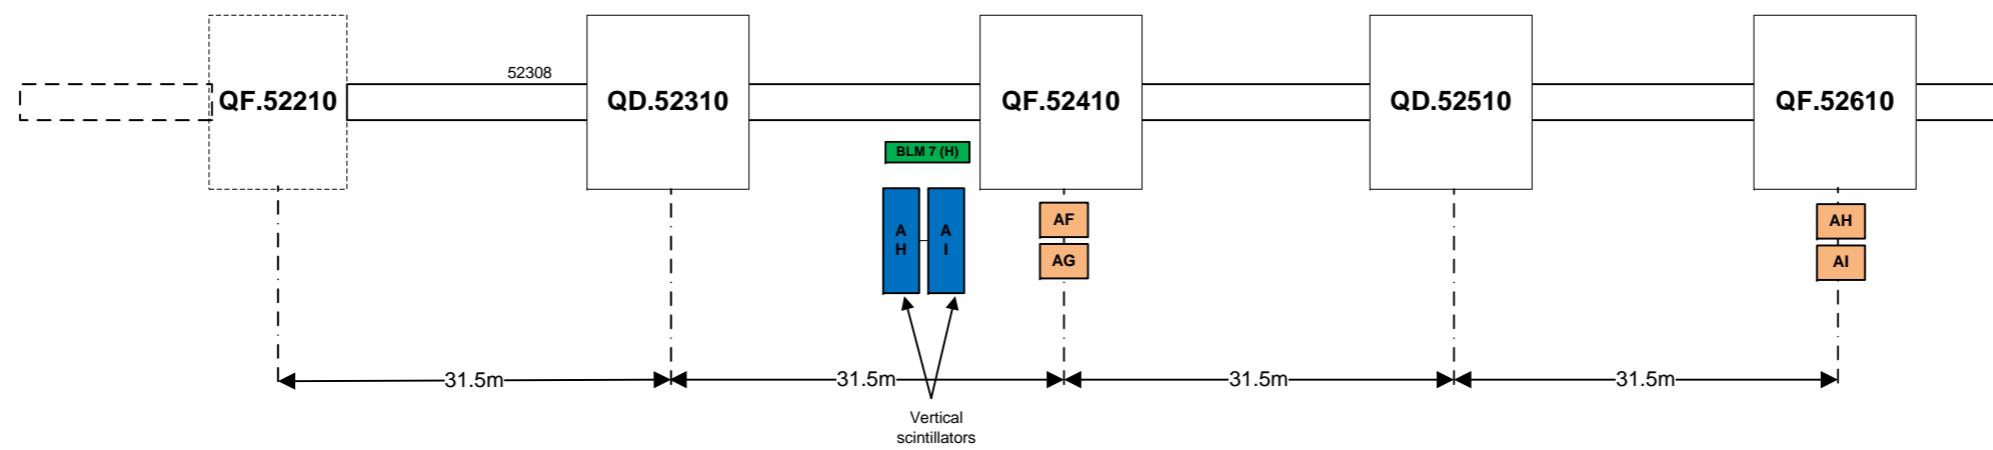

Drawing Not to Scale

Cables	New Equipements installed during YETS 2014
Detectors	Not Installed
BLM	

UA9 Experiment		ECHELLE SCALE	18	NOM/NAME	DATE
General Layout of Equipments SPS LSS5		APPRO.			
		CONTROL			
		DES/DRA.	J.Lendaro	19/01/2015	
		MODIF/DRA.			
		REPLACE/REPLACES			
					IND.

Drawing Not to Scale

Cables	New Equipements installed during YETS 2014
Detectors	Not Installed
BLM	

UA9 Experiment		ECHELLE SCALE	18	NOM/NAME	DATE	
General Layout of Equipments SPS LSS5		APPRO.				
		CONTROL				
		DES/DRA.	<i>J.Lendaro</i>	<i>19/01/2015</i>		
		MODIF/DRA.				
		REPLACE/REPLACES				
				IND.		