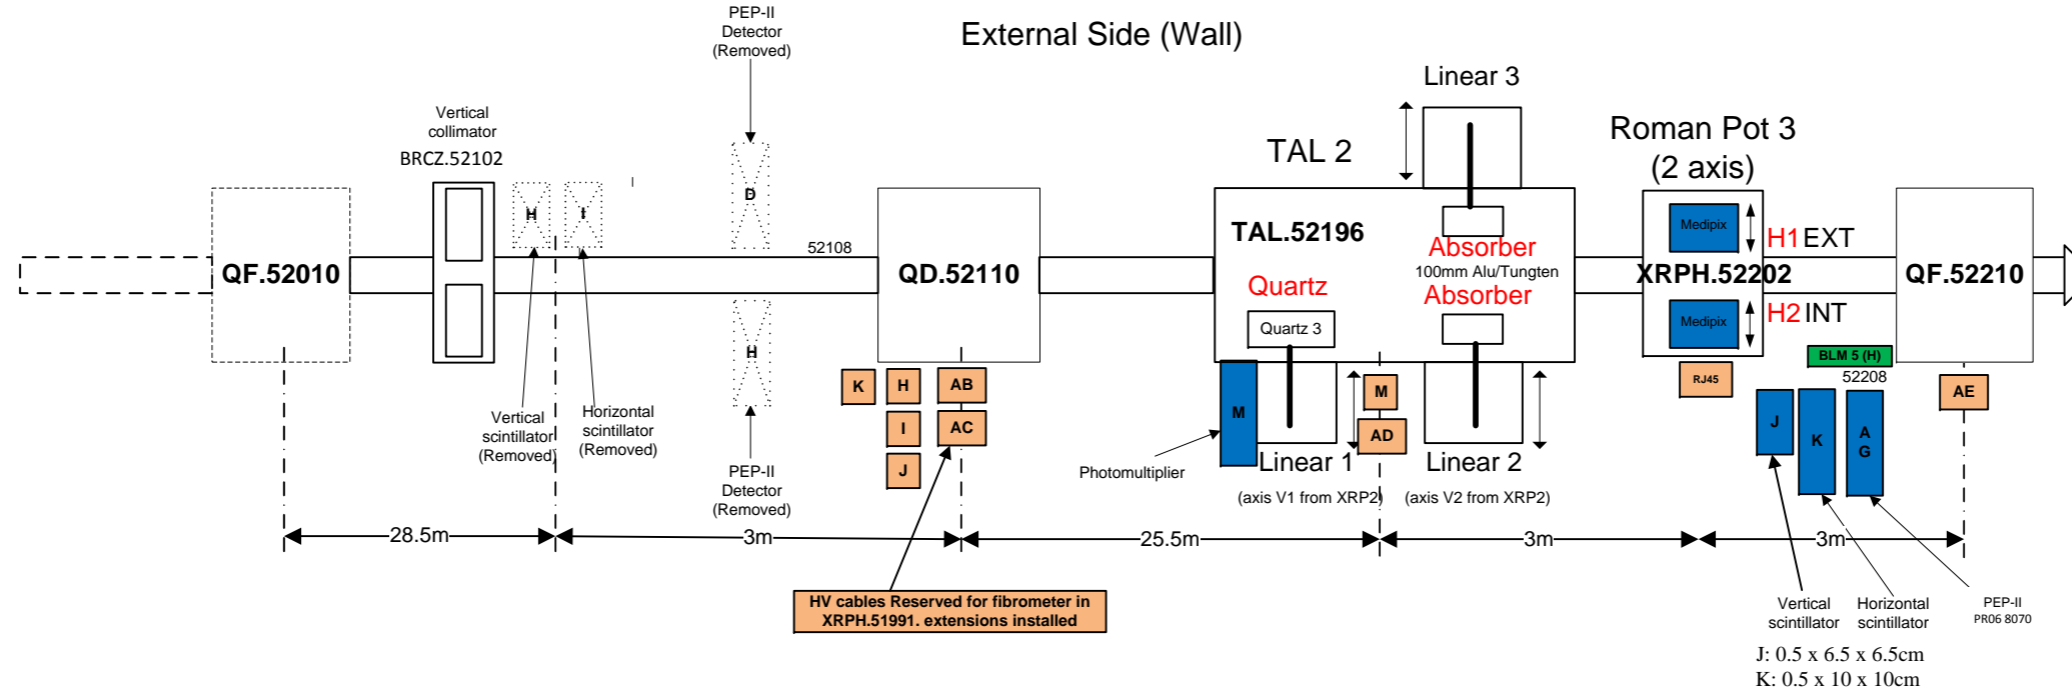

Drawing Not to Scale

Cables	New Equipements installed during YETS 2014
Detectors	
BLM	Not Installed

UA9 Experiment		ECHELLE SCALE	18	NOM/NAME	DATE
General Layout of Equipments SPS LSS5		APPRO.			
		CONTROL			
		DES/DRA.	J.Lendaro	19/01/2015	
		MODIF/DRA.			
		REPLACE/REPLACES			
					IND.

Drawing Not to Scale

Cables	New Equipements installed during YETS 2014
Detectors	Not Installed
BLM	

UA9 Experiment		ECHELLE SCALE	18	NOM/NAME	DATE	
General Layout of Equipments SPS LSS5		APPRO.				
		CONTROL				
		DES/DRA.	<i>J.Lendaro</i>	19/01/2015		
		MODIF/DRA.				
		REPLACE/REPLACES				
				IND.		