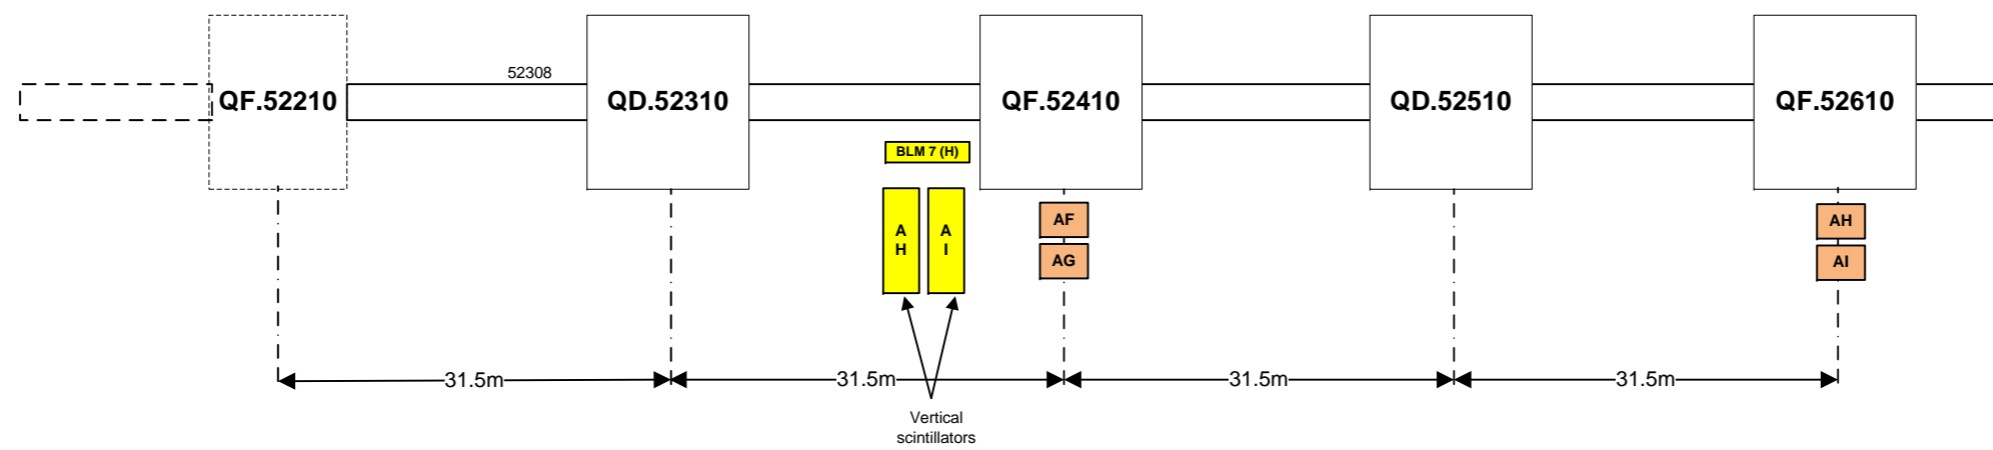

Drawing Not to Scale

UA9 Experiment		ECHELLE SCALE	17	NOM/NAME	DATE	
General Layout of Equipments SPS LSS5		APPRO.				
		CONTROL				
		DES/DRA.	J.Lendaro	19/09/2014		
		MODIF/DRA.				
		REPLACE/REPLACES				
				IND.		