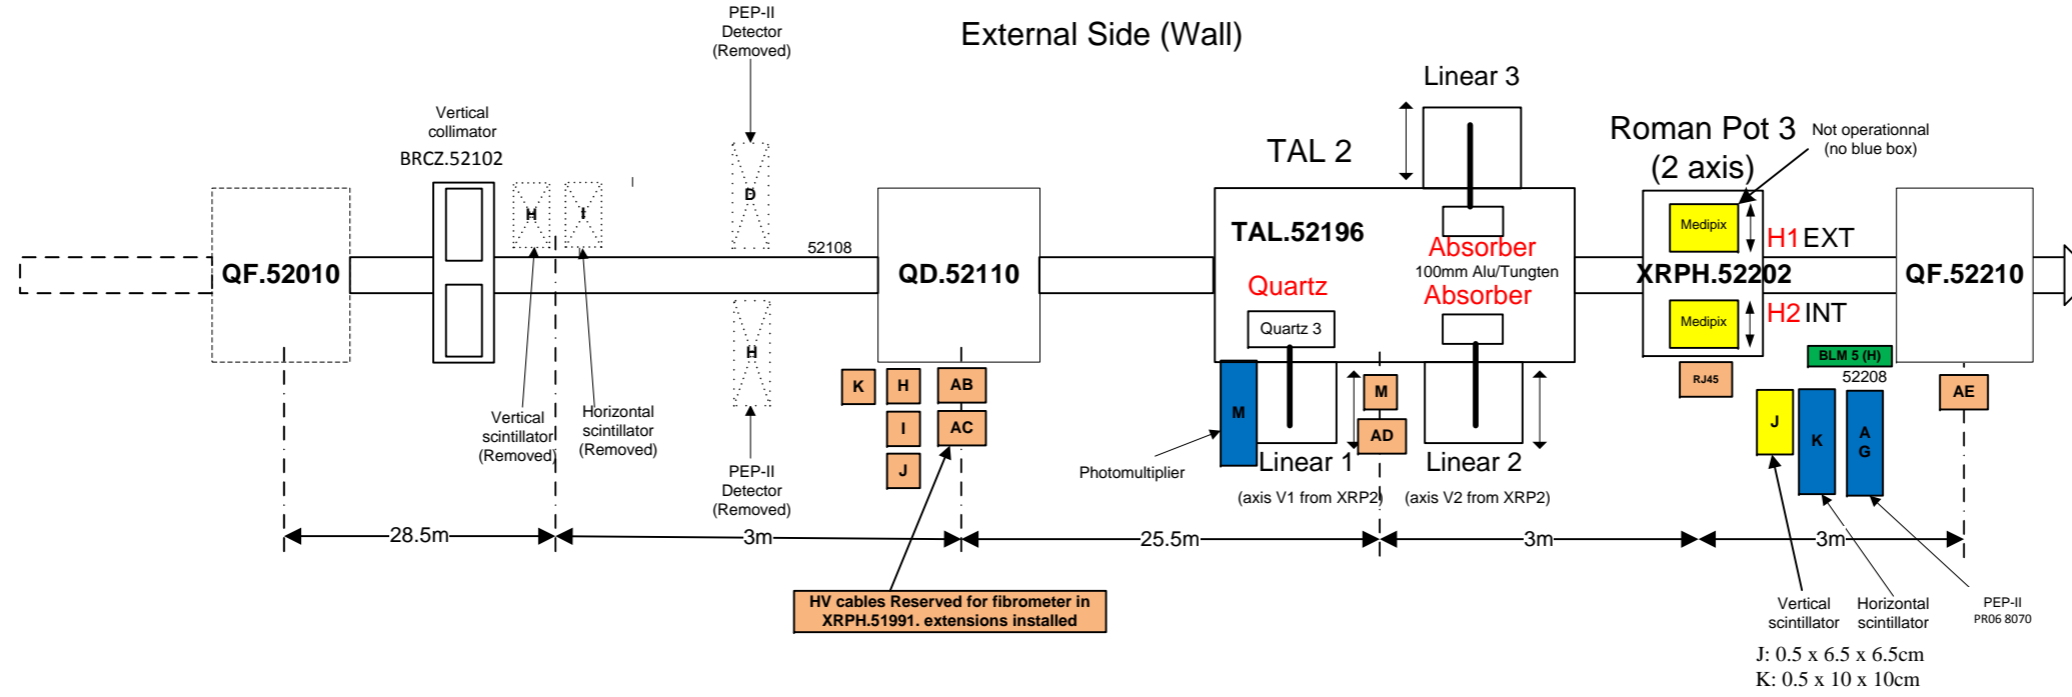

Drawing Not to Scale

UA9 Experiment		ECHELLE SCALE	17	NOM/NAME	DATE	
General Layout of Equipments SPS LSS5		APPRO.				
		CONTROL				
		DES/DRA.	J.Lendaro	19/09/2014		
		MODIF/DRA.				
		REPLACE/REPLACES				
				IND.		